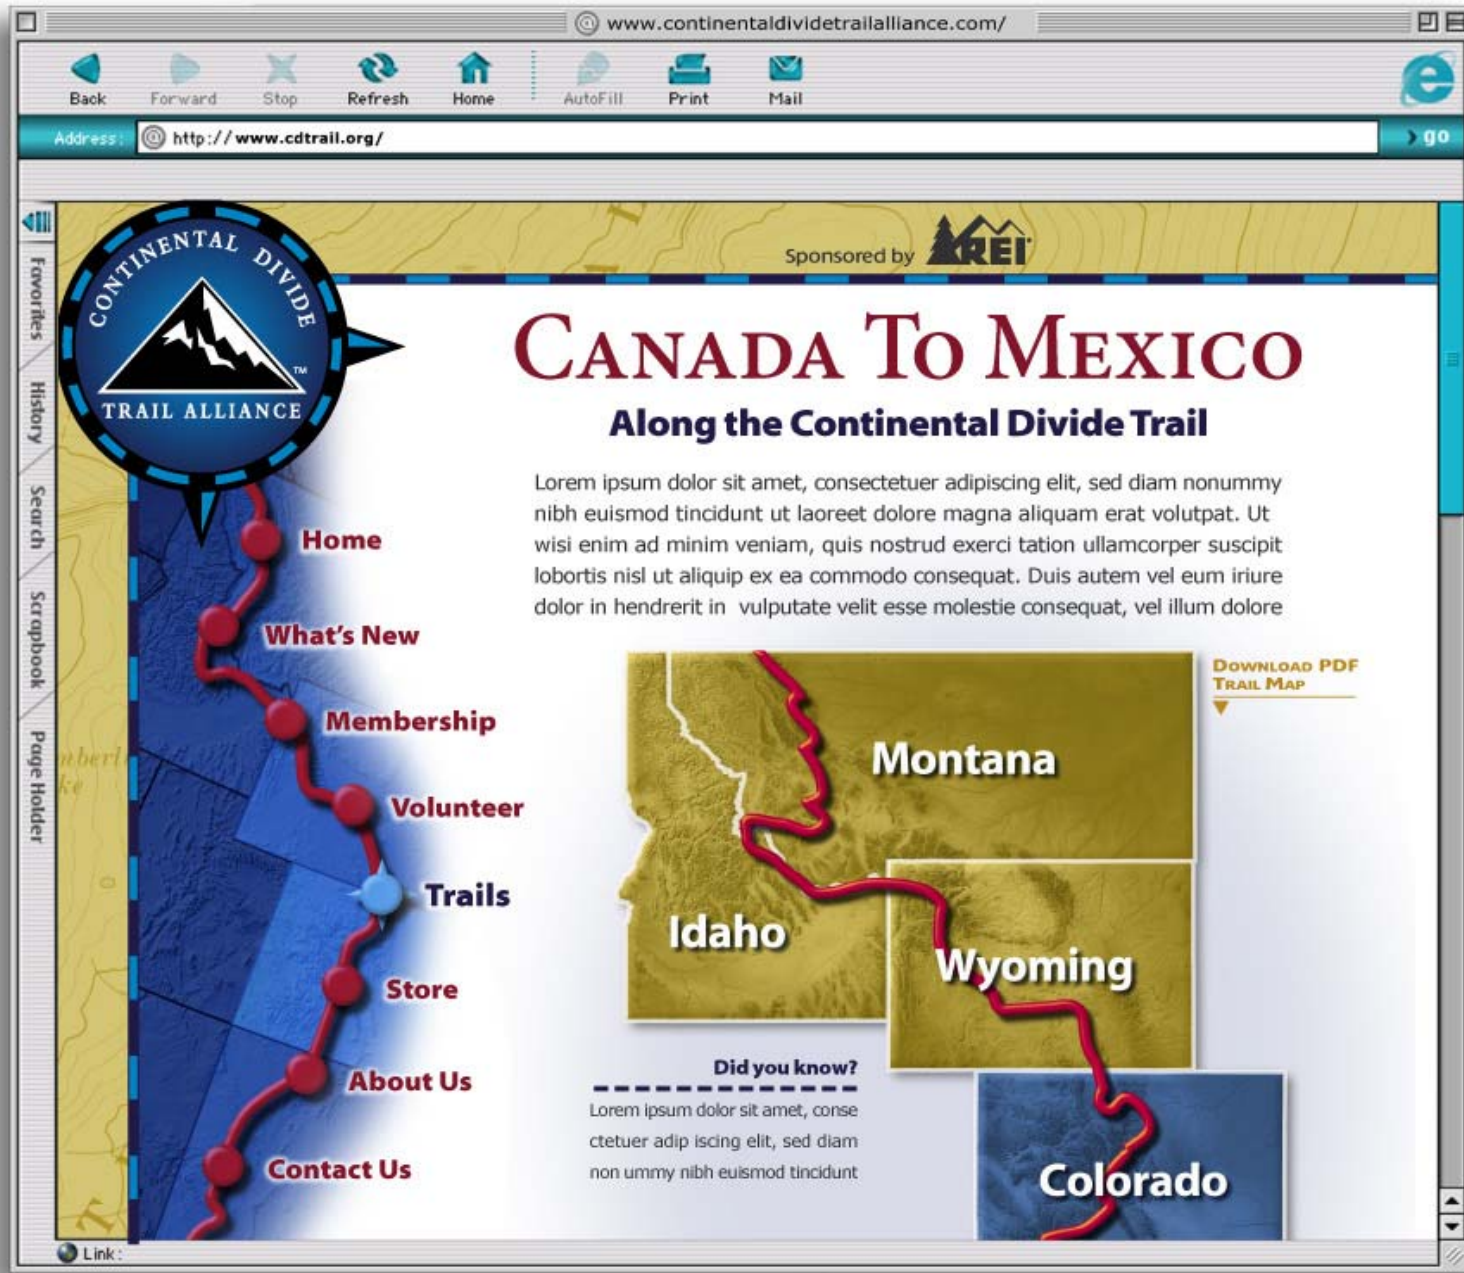

1.

1-06-04

The screenshot shows a web browser window displaying the website for the Continental Divide Trail Alliance. The browser's address bar shows the URL <http://www.cdtrail.org/>. The website features a navigation menu on the left with links for Home, What's New, Membership, Volunteer, Trails, Store, About Us, and Contact Us. The main content area is titled "AN AMERICAN LEGACY" and "A Spectacular Foot Trail Traversing The Crest of the American Rockies". It includes a map of the trail route through Montana, Idaho, Wyoming, Colorado, and New Mexico, and a section titled "Our Mission" with placeholder text. The website is sponsored by REI.

Go To TRAILS

Montana

Idaho

Wyoming

Colorado

New Mexico

Our Mission

Lorem ipsum dolor sit amet, consectetur adipiscing elit, sed diam nonummy nibh euismod tincidunt ut laoreet dolore magna aliquam erat volutpat. Ut wisi enim ad minim veniam, quis nostrud exerci tation ullamcorper suscipit lobortis nisl ut aliquip ex ea com modo consequat. Duis

Link:

2.

3.

1-06-04

The screenshot shows a web browser window displaying the website <http://www.cdtrail.org/>. The browser's address bar and navigation buttons (Back, Forward, Stop, Refresh, Home, AutoFill, Print, Mail) are visible at the top. The website header includes the Continental Divide Trail Alliance logo and a navigation menu with links for Home, What's New, Membership, Volunteer, Trails, Store, About Us, and Contact Us. The main content area is titled "STATE OF COLORADO Continental Divide Scenic Trail" and features a "DOWNLOAD PDF TRAIL MAP" link. Below the text is a detailed map of Colorado with the trail route highlighted in red and yellow, passing through various national forests and towns like Grand Junction, Aspen, Leadville, and Denver.